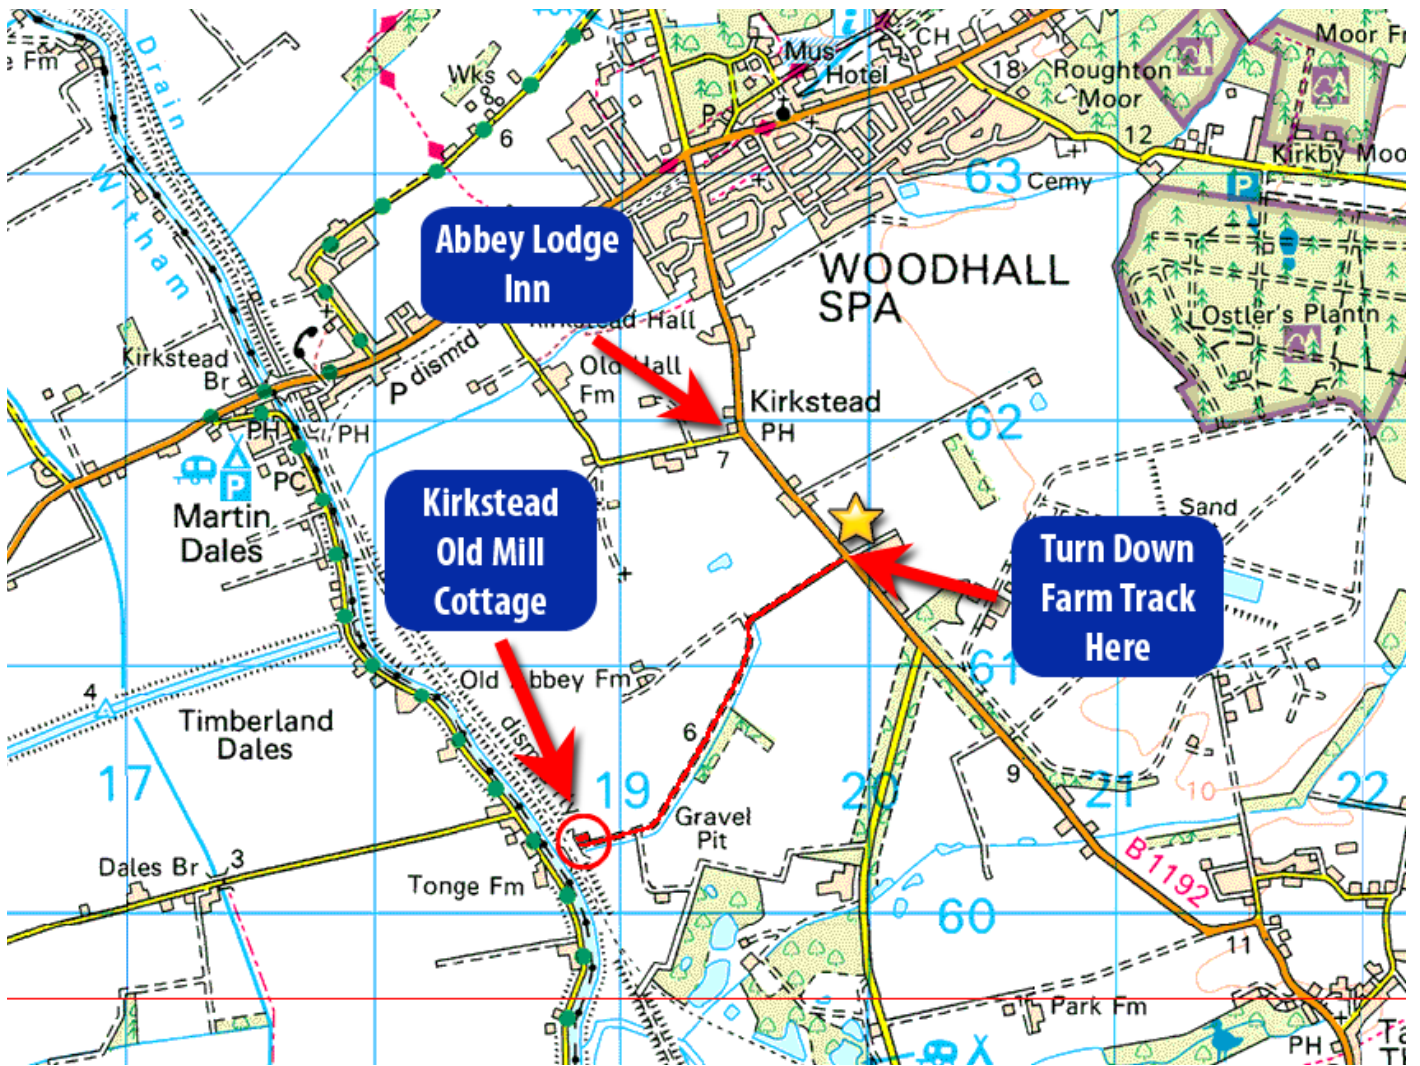

# Directions on approaching Kirkstead Old Mill Cottage

If you are approaching the cottage from the village of Woodhall Spa, take the Tattershall Road from the mini roundabout (B 1192). After leaving the village, and reaching the decontrolled section, you will see a pub, the Abbey Lodge Inn, on your right-hand side, which is painted black and white. The road also bears to the left here. Once the road is straight again start counting fields on your right-hand side. After the first field there is a house and a bungalow. At the end of the second field, which is obscured by young trees and a hedge, you will see a strip of white-painted fence and a telegraph pole with a cable crossing over the road. Here you need to turn sharp right onto a sandy-coloured farm track. Ordnance Survey reference: 199614

Once you have turned onto the farm track, you will see that there is now a stream on your immediate left. Keep this Mill Beck on your left for 1.1 miles and, where the stream meets the river, you will find our home. See map above: O.S. reference: 187602.

If you are approaching the cottage from Tattershall or Coningsby on the B 1192, you need to look out for a sign on your left, at about waist height, with KIRKSTEAD written on it. Some two hundred metres further on you turn left down our track. A telegraph pole and cable across the road will also identify the spot. Follow the instructions to the cottage from this point as described in the previous paragraph. There are five parking spaces immediately in front of the house, plus a double carport, which is particularly useful if it is raining and is also for the less mobile, as it provides easy access to the house for those in wheelchairs.